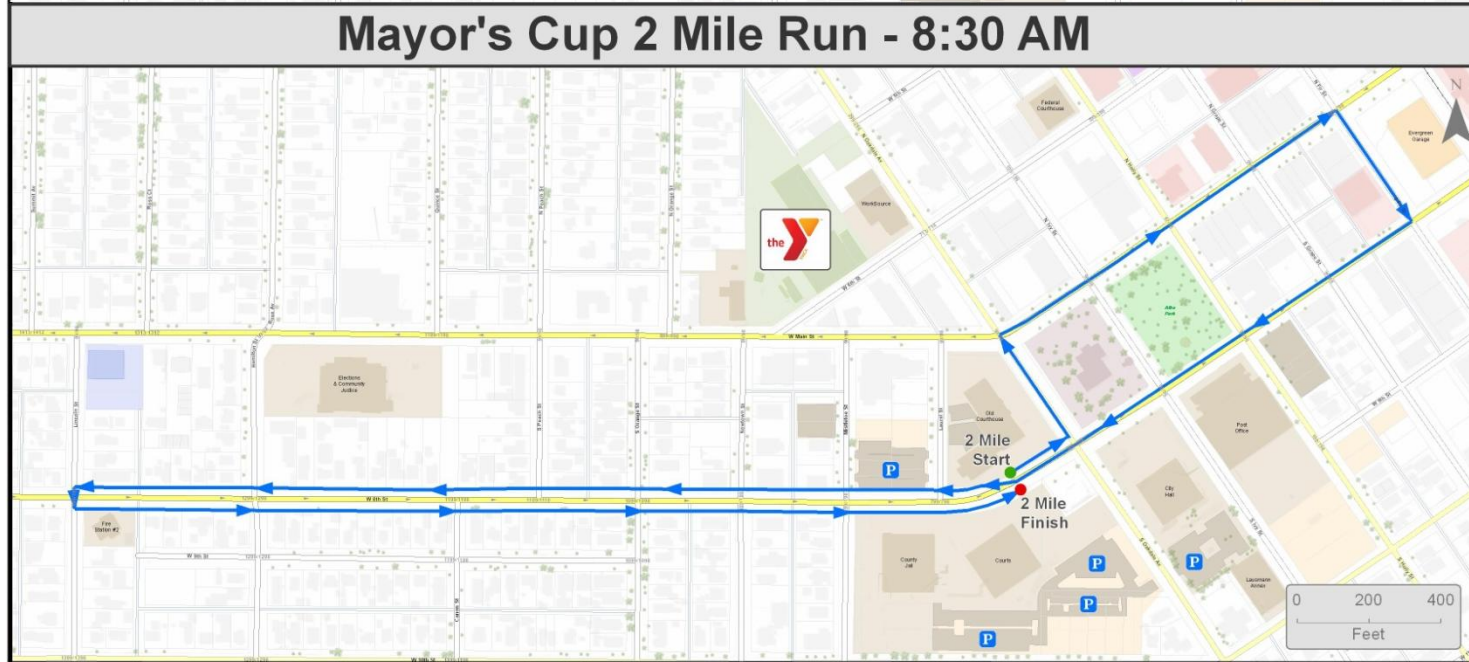

Fun Runs Street Map

CITY OF MEDFORD
GEOGRAPHIC INFORMATION SYSTEMS

Pear Blossom
Mayor's Cup
1 & 2 Mile Runs

Medford Mayor
Gary Wheeler

Map made by Keith Massie

The Geographic Information Systems (GIS) data made available on this map are developed and maintained by the City of Medford and Jackson County. GIS data is not the official representation of any of the information included. The maps and data are made available to the public solely for informational purposes.