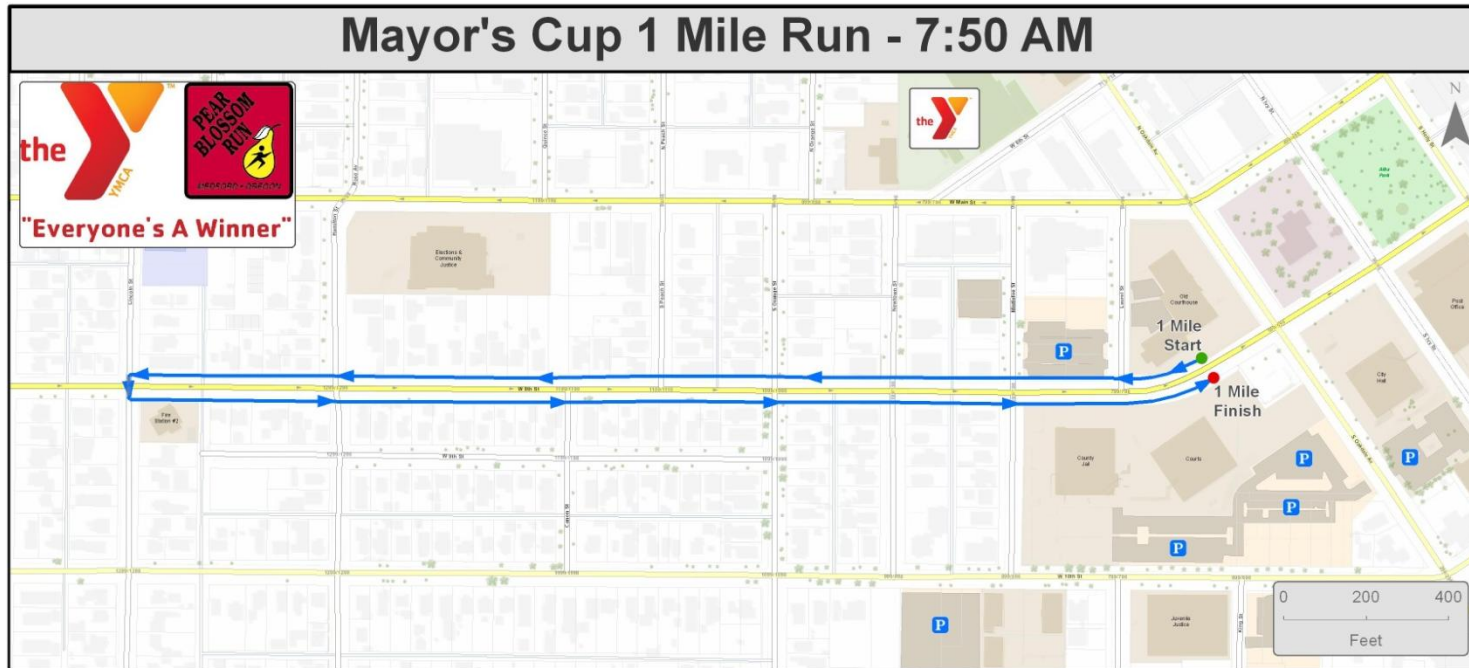

Fun Runs Street Map

CITY OF MEDFORD
GEOGRAPHIC INFORMATION SYSTEMS

Pear Blossom
Mayor's Cup
1 & 2 Mile Runs

Medford Mayor
Gary Wheeler

Map made by Keith Massie

The Geographic Information Systems (GIS) data made available on this map are developed and maintained by the City of Medford and Jackson County. GIS data is not the official representation of any of the information included. The maps and data are made available to the public solely for informational purposes.